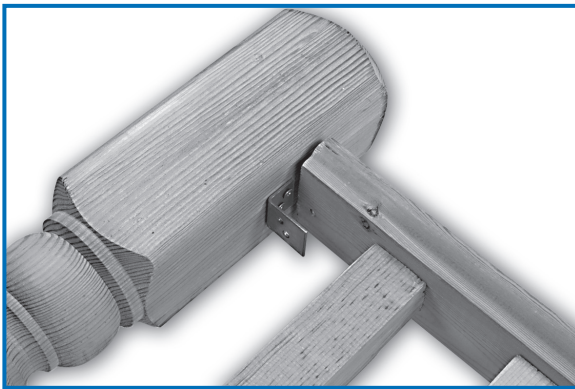

HANDRAIL BRACKET KIT

No longer do you have to struggle attaching handrails to posts, Deck-Tite®'s Handrail Bracket Kit makes it simple, whether you want a hidden fix or a quicker semi-hidden fix it does the job perfectly. Net-Coat™ Green plated for outdoor use and complete with Net-Coat™ Green plated fixing screws, this is the answer to rail-to-post fixing or any other exterior angle fixing.

✦ Each kit contains 12 brackets, 24 of 4 x 25mm & 24 of 4 x 40mm cross recess countersunk screws

DECKING MADE EASY THE ULTIMATE OUTDOOR BRACKET

• HANDRAILS • FENCING • TREATED TIMBER • AND MANY MORE

Application

- For a flush fit, screw bracket to deck post using the 40mm screws.
- Lower the handrail onto the bracket & attach with the 25mm screws.
- Alternatively turn bracket through 180° and screw to post and handrail.
- If the rail is rebated then in most circumstances the bracket will fit with a neat flush fix.